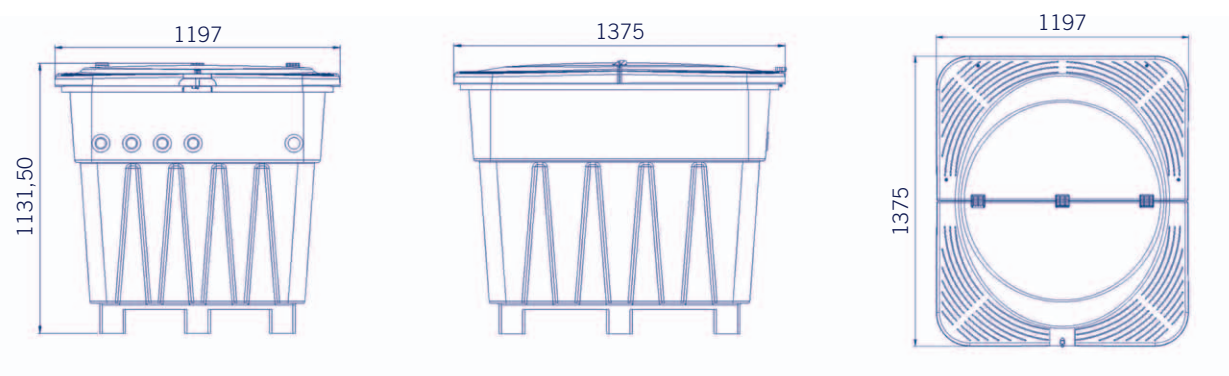

Versioni dei compatti interrati KEOPS

Versions of KEOPS in-ground housing units

Modello Filtro Filter model	Pompa Pump	Senza quadro elettrico Without control box	Con quadro elettrico With control box
Cantabric Ø 400	1/3 CV	28778	28779
Cantabric Ø 500	1/2 CV	28780	28781
Cantabric Ø 600	3/4 CV	28782	28783
Millennium Ø 430	1/2 CV*	28784	28785
Millennium Ø 480	1/2 CV*	28786	28787
Millennium Ø 560	3/4 CV*	28788	28789
Millennium Ø 660	1,25 CV*	28790	28791
Aster Ø 450	1/2 CV	28792	28793
Aster Ø 500	3/4 CV	28794	28795
Aster Ø 600	1 CV	28796	28797

*Filtro Millennium con Pompa Sena

*Millennium filter with Sena Pump.

Per altre configurazioni consultare il commerciale
Other housing component specifications available upon request.

Dimensioni standard

Standard dimensions

Ci riserviamo il diritto di modificare completamente o parzialmente le caratteristiche dei nostri articoli o il contenuto di questo documento senza previo avviso.
We reserve the right to change all or part of the features of the articles or contents of this document, without prior notice.

136.03.01

ASTRALPOOL

www.astralpool.com